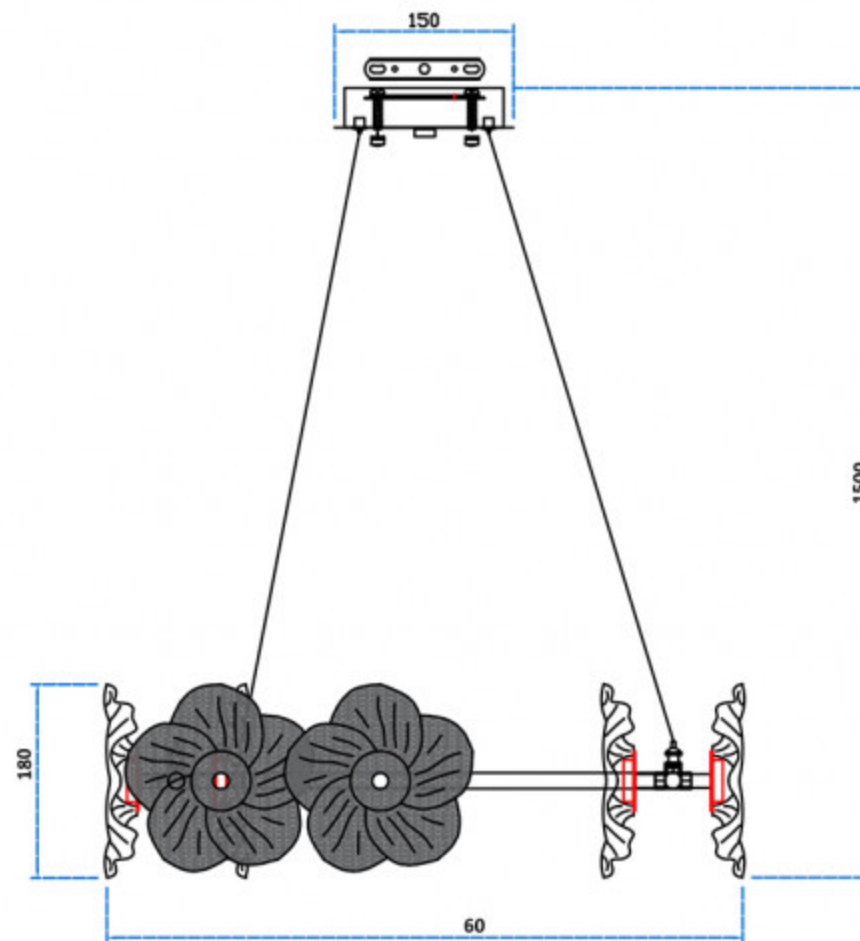

Installation instructions

07601-60A, 36

LED 12*2W

Collection: Neoclassic
Ceiling Lamps

AC 220V 50-60Hz