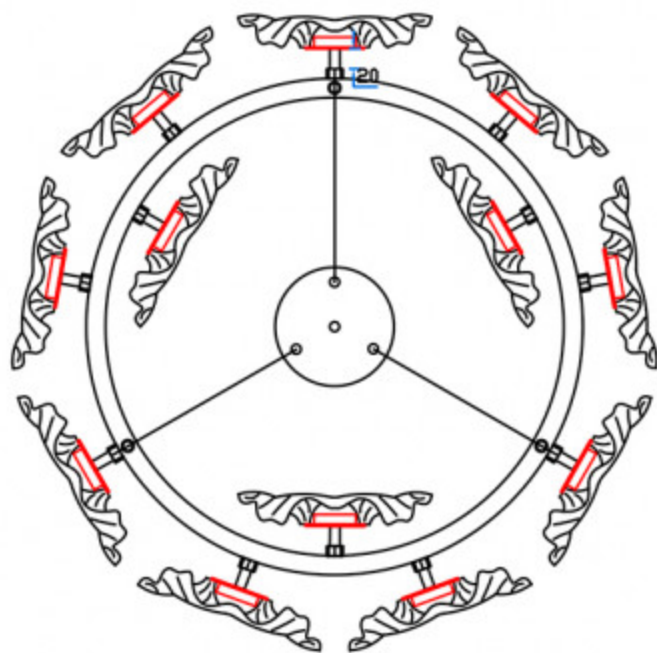

Installation instructions

07601-60A, 36

LED 12*2W

Collection: Neoclassic
Ceiling Lamps

AC 220V 50-60Hz