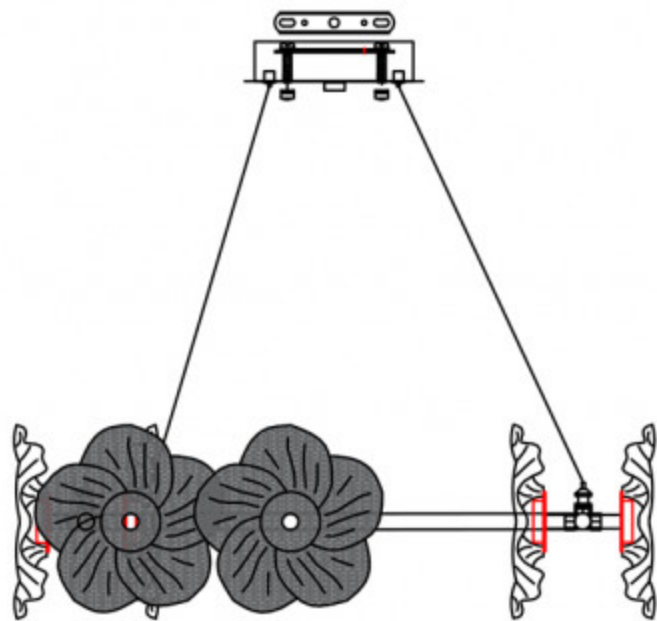

Installation instructions

07601-60A, 36

LED 12*2W

Collection: Neoclassic
Ceiling Lamps

AC 220V 50-60Hz